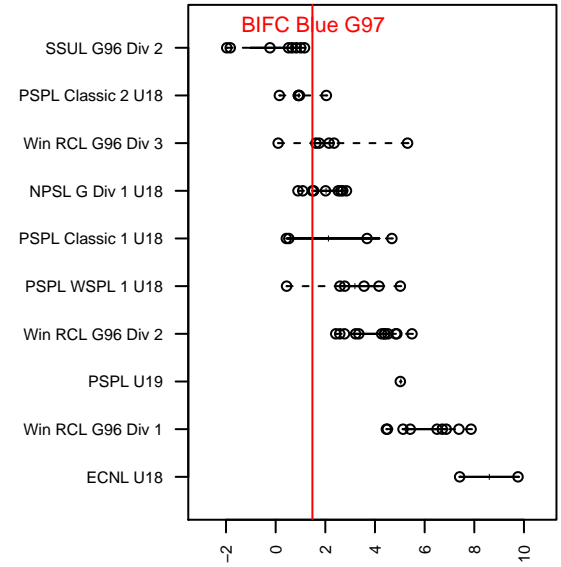

BIFC Blue G97

Bainbridge Island FC
 Bainbridge, WA
 G97 total strength=1271
 attack=6.1 defense=4.28
 fall league = NPSL G Div 1 U18

alt names used:
 BAINBRIDGE ISLAND FC BIFC G'97 BLUE ()
 BIFC '97 Blue
 BIFC G97 Blue

Venues played:
 2015 KITG GU18 Green
 2015 Bigfoot Silver U18
 2015 NPSL G Division 1 U18

BIFC Blue G97
 Dots are actual minus expected GF (blue circles) and GA (red triangles).
 Blue line is smoothed change in attack strength. Red is smoothed change in defense strength.

**attack and defense variance (black dot)
relative to other teams
and top 10 in region**

**attack and defense rating
relative to others at age
and all opponents in last 13 months**

Performance relative to 13 month average